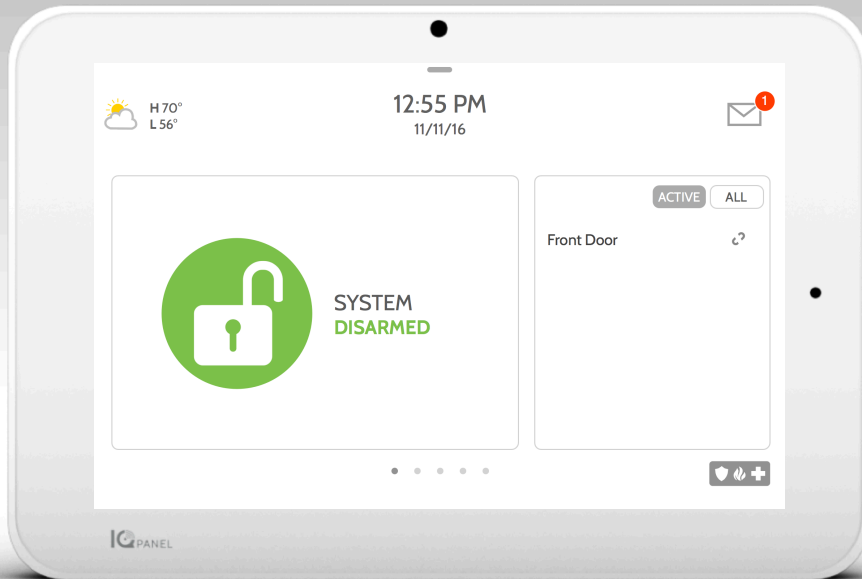

ALL IN ONE. ALWAYS CONNECTED.
ALWAYS INNOVATING.

NEXT GENERATION LTE
Fast, reliable and future proof

WEATHER APP
Fast access to your 4-day forecast

SECURE ENCRYPTION
Makes your sensors more secure

BUILT-IN GLASS BREAK
Uses built-in microphones

5MP PANEL CAMERA
Takes disarm photos & sends them to your phone

BLUETOOTH DISARMING
Leave your phone in your pocket or purse

DUAL PATH CONNECTIVITY
Wi-Fi & LTE improve latency, reliability, speed and provide software updates

PHOTO FRAME
Insert a micro SD card and load your own photos as a screen saver

Z-WAVE PLUS
Control lights, locks, thermostats, garage door and more remotely

ANDROID 5+
Intuitive, upgradeable, future proof

FEATURES

- 7" capacitive touchscreen
- Intuitive swipe/scroll/touch-based user interface
- 5MP panel camera capable of capturing disarm photos and sending them to your phone
- Bluetooth touchless disarming allows you to pair up to five smartphones for secure, authenticated disarming without taking your phone out of your purse
- Built-in panel Glass Break uses microphones and complex algorithms to detect the sound of breaking glass
- Panel turns into a customizable photo frame when not in use
- Over the air software updates ensure your panel always has the latest and best features available
- Control your entire home with the built-in radios
- Built-in microphones and speakers allows you to talk directly to your monitoring station agent from the panel (where available)